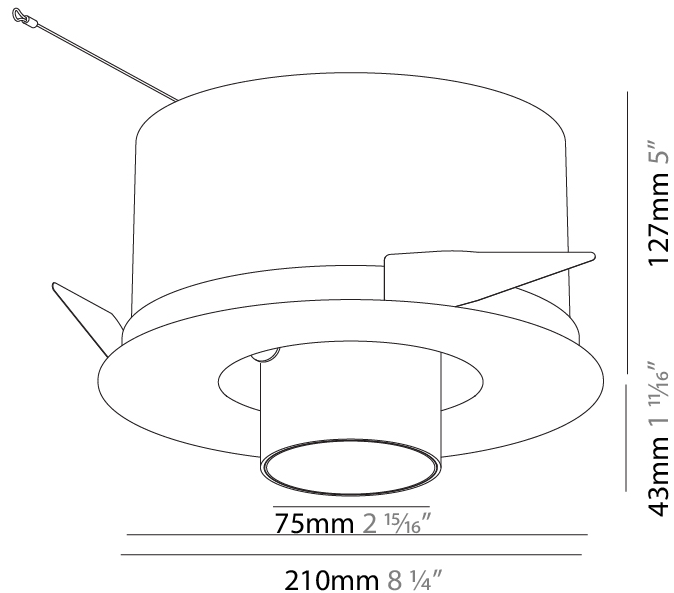

PHYSICAL

Shape: Round
Diameter (mm): 210
Diameter (in): 8 1/4
Height (mm): 170
Height (in): 6 11/16
Ceiling Thickness (mm): 10 / 12.5 / 15
Ceiling Thickness (in): 3/8 or 1/2 or 9/16
Min. Recessing Depth (mm): 140
Min. Recessing Depth (in): 5 1/2
Light Distribution: Adjustable / Indirect
Weight (kg): 1.4
Weight (lbs): 3.09
Fixture Finish: SSR / BKV / CWI / CRY / HAB / LAG / UFT / ITA / RUA / RUR / MIC / FTG / MYG / TWT / LOD / PUS / FRO / FUP / KIA / POP / BLS / SPG / MEY / GOH / GUM / CHC / COM / ABZ / JAG / OBR / MOS / ROR
Fixture Material: Aluminum Die Cast
Cut-out Measurements: D. - 190mm / 7 1/2"

ELECTRICAL

Lamp Type: LED (Zhaga Standard)
Input Wattage (W): 14
Total Output Wattage (W): 12
Dimming: Tri-Mode (Non-Dimming and Phase Dimming (120Vac only) and 0-10V Dimming)
Driver Included: No
Driver Location: Recessed Housing
Driver Type: Constant Current - Universal
Housing: See components
Input Voltage (V): 120 - 277
Constant Current (MA): 350

LED

Number of LEDs: 1
Color Temperature (°K): 2700 / 3000 / 3500 / 4000
Max. Delivered Lumen (lm): 1124 / 1210 / 1258 / 1284
Nominal Lumen (lm): 1246 / 1342 / 1396 / 1424
CRI: >90 CRI
Lamp Life (hrs): 50000

OPTICAL

Reflector°: 12
Optic°: Lens Pack - No Lens / Linear Spread Lens / Honeycomb / Spread Lens
Adjustability: Rotational 355°; Tilt 45°

RATINGS AND CERTIFICATIONS

Certified By: Certified for North American Standards
IP rating: IP20